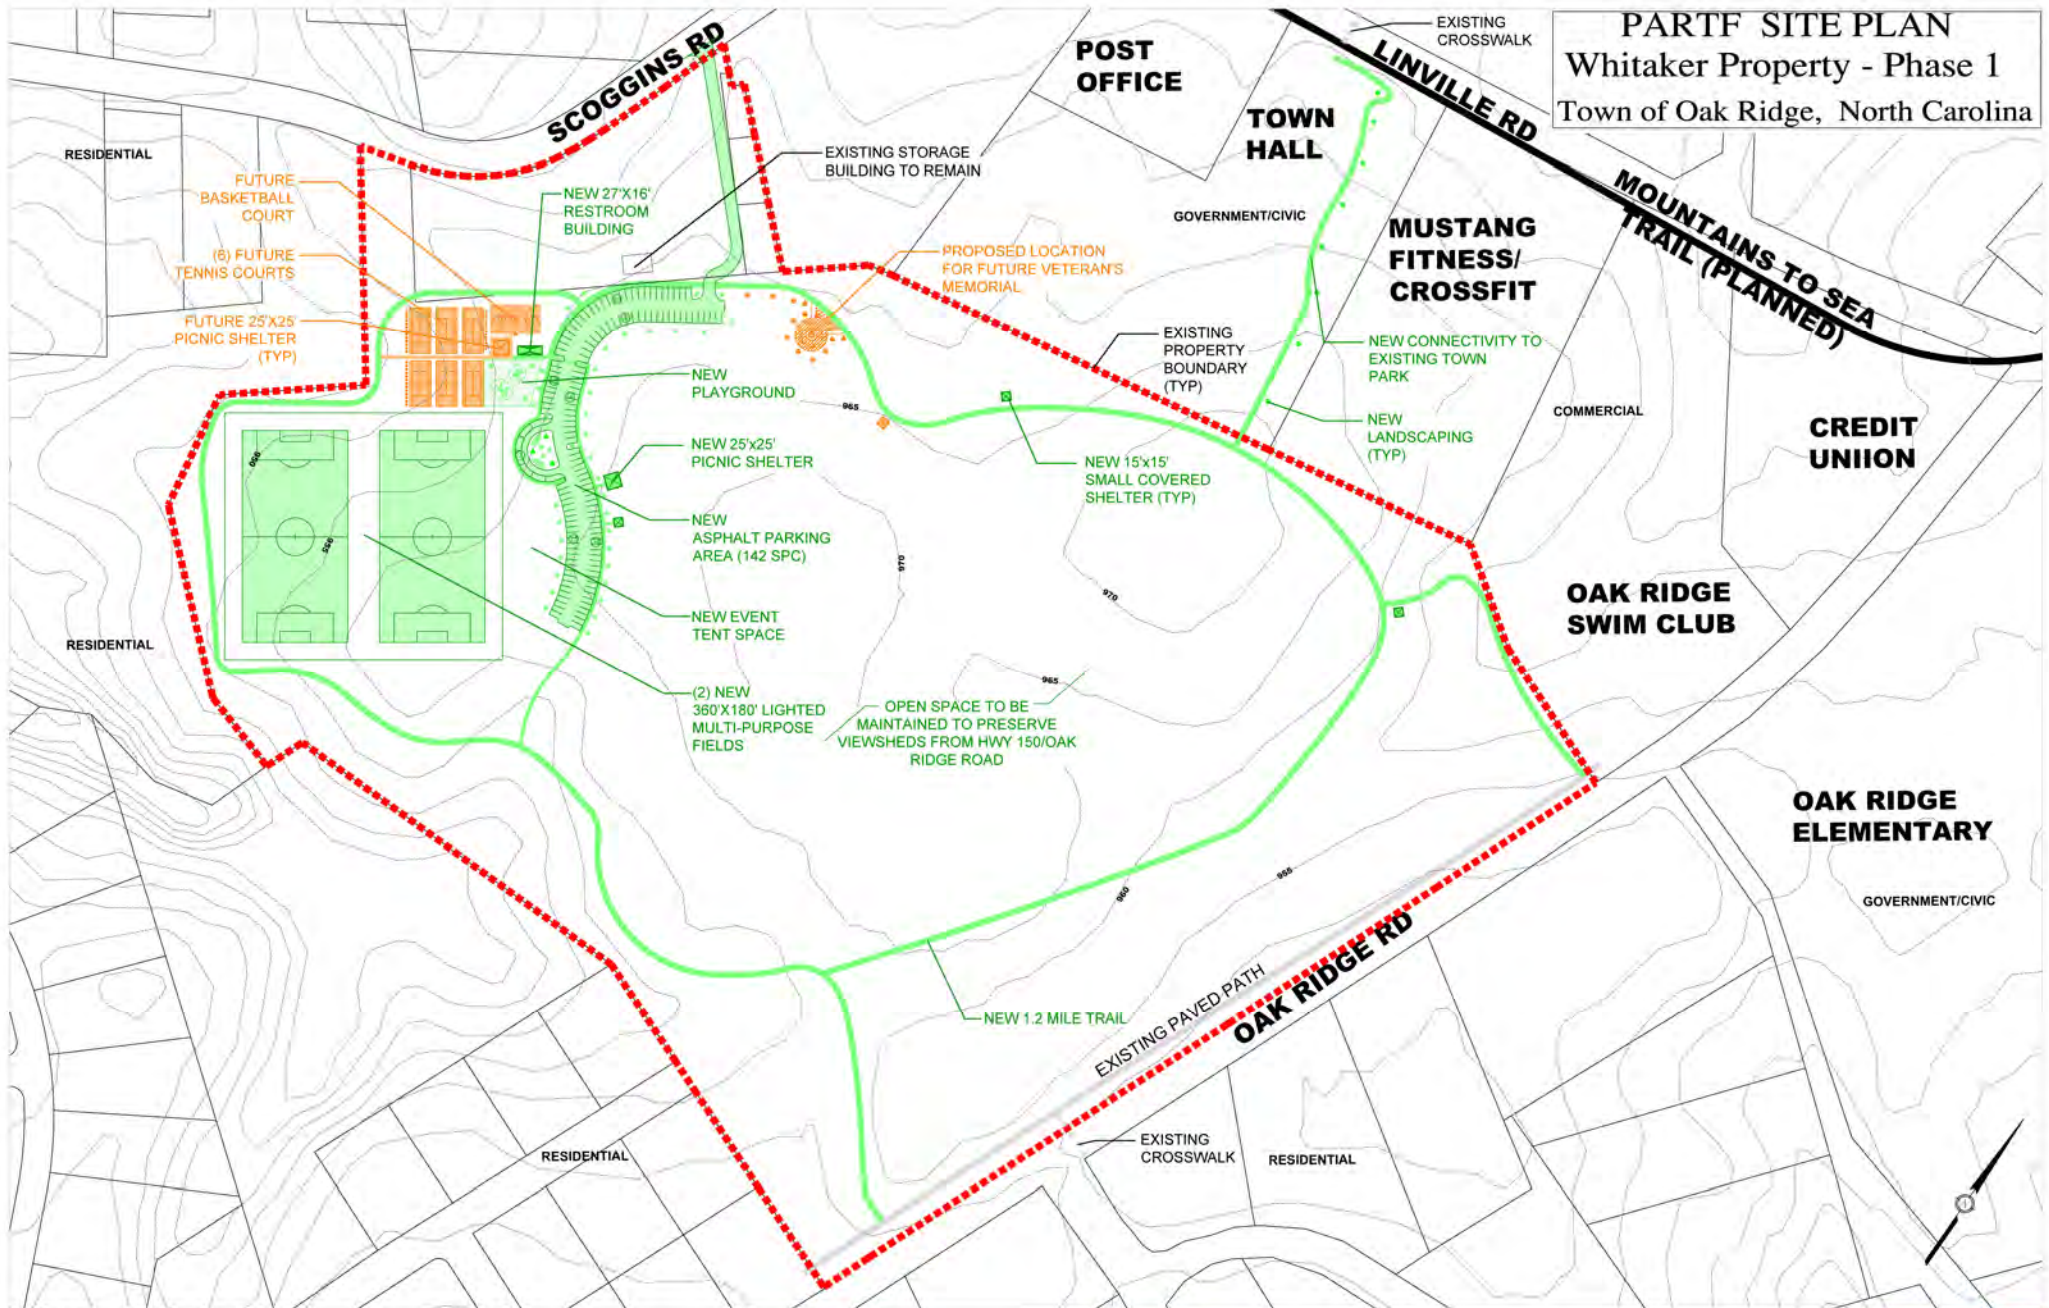

**PARTF SITE PLAN**  
Whitaker Property - Phase 1  
Town of Oak Ridge, North Carolina

02/25/2020

**Legend**

- Existing Park Facility
- Park Boundary (60.4 Acres)
- PARTF Requested
- Easement
- Future Phase