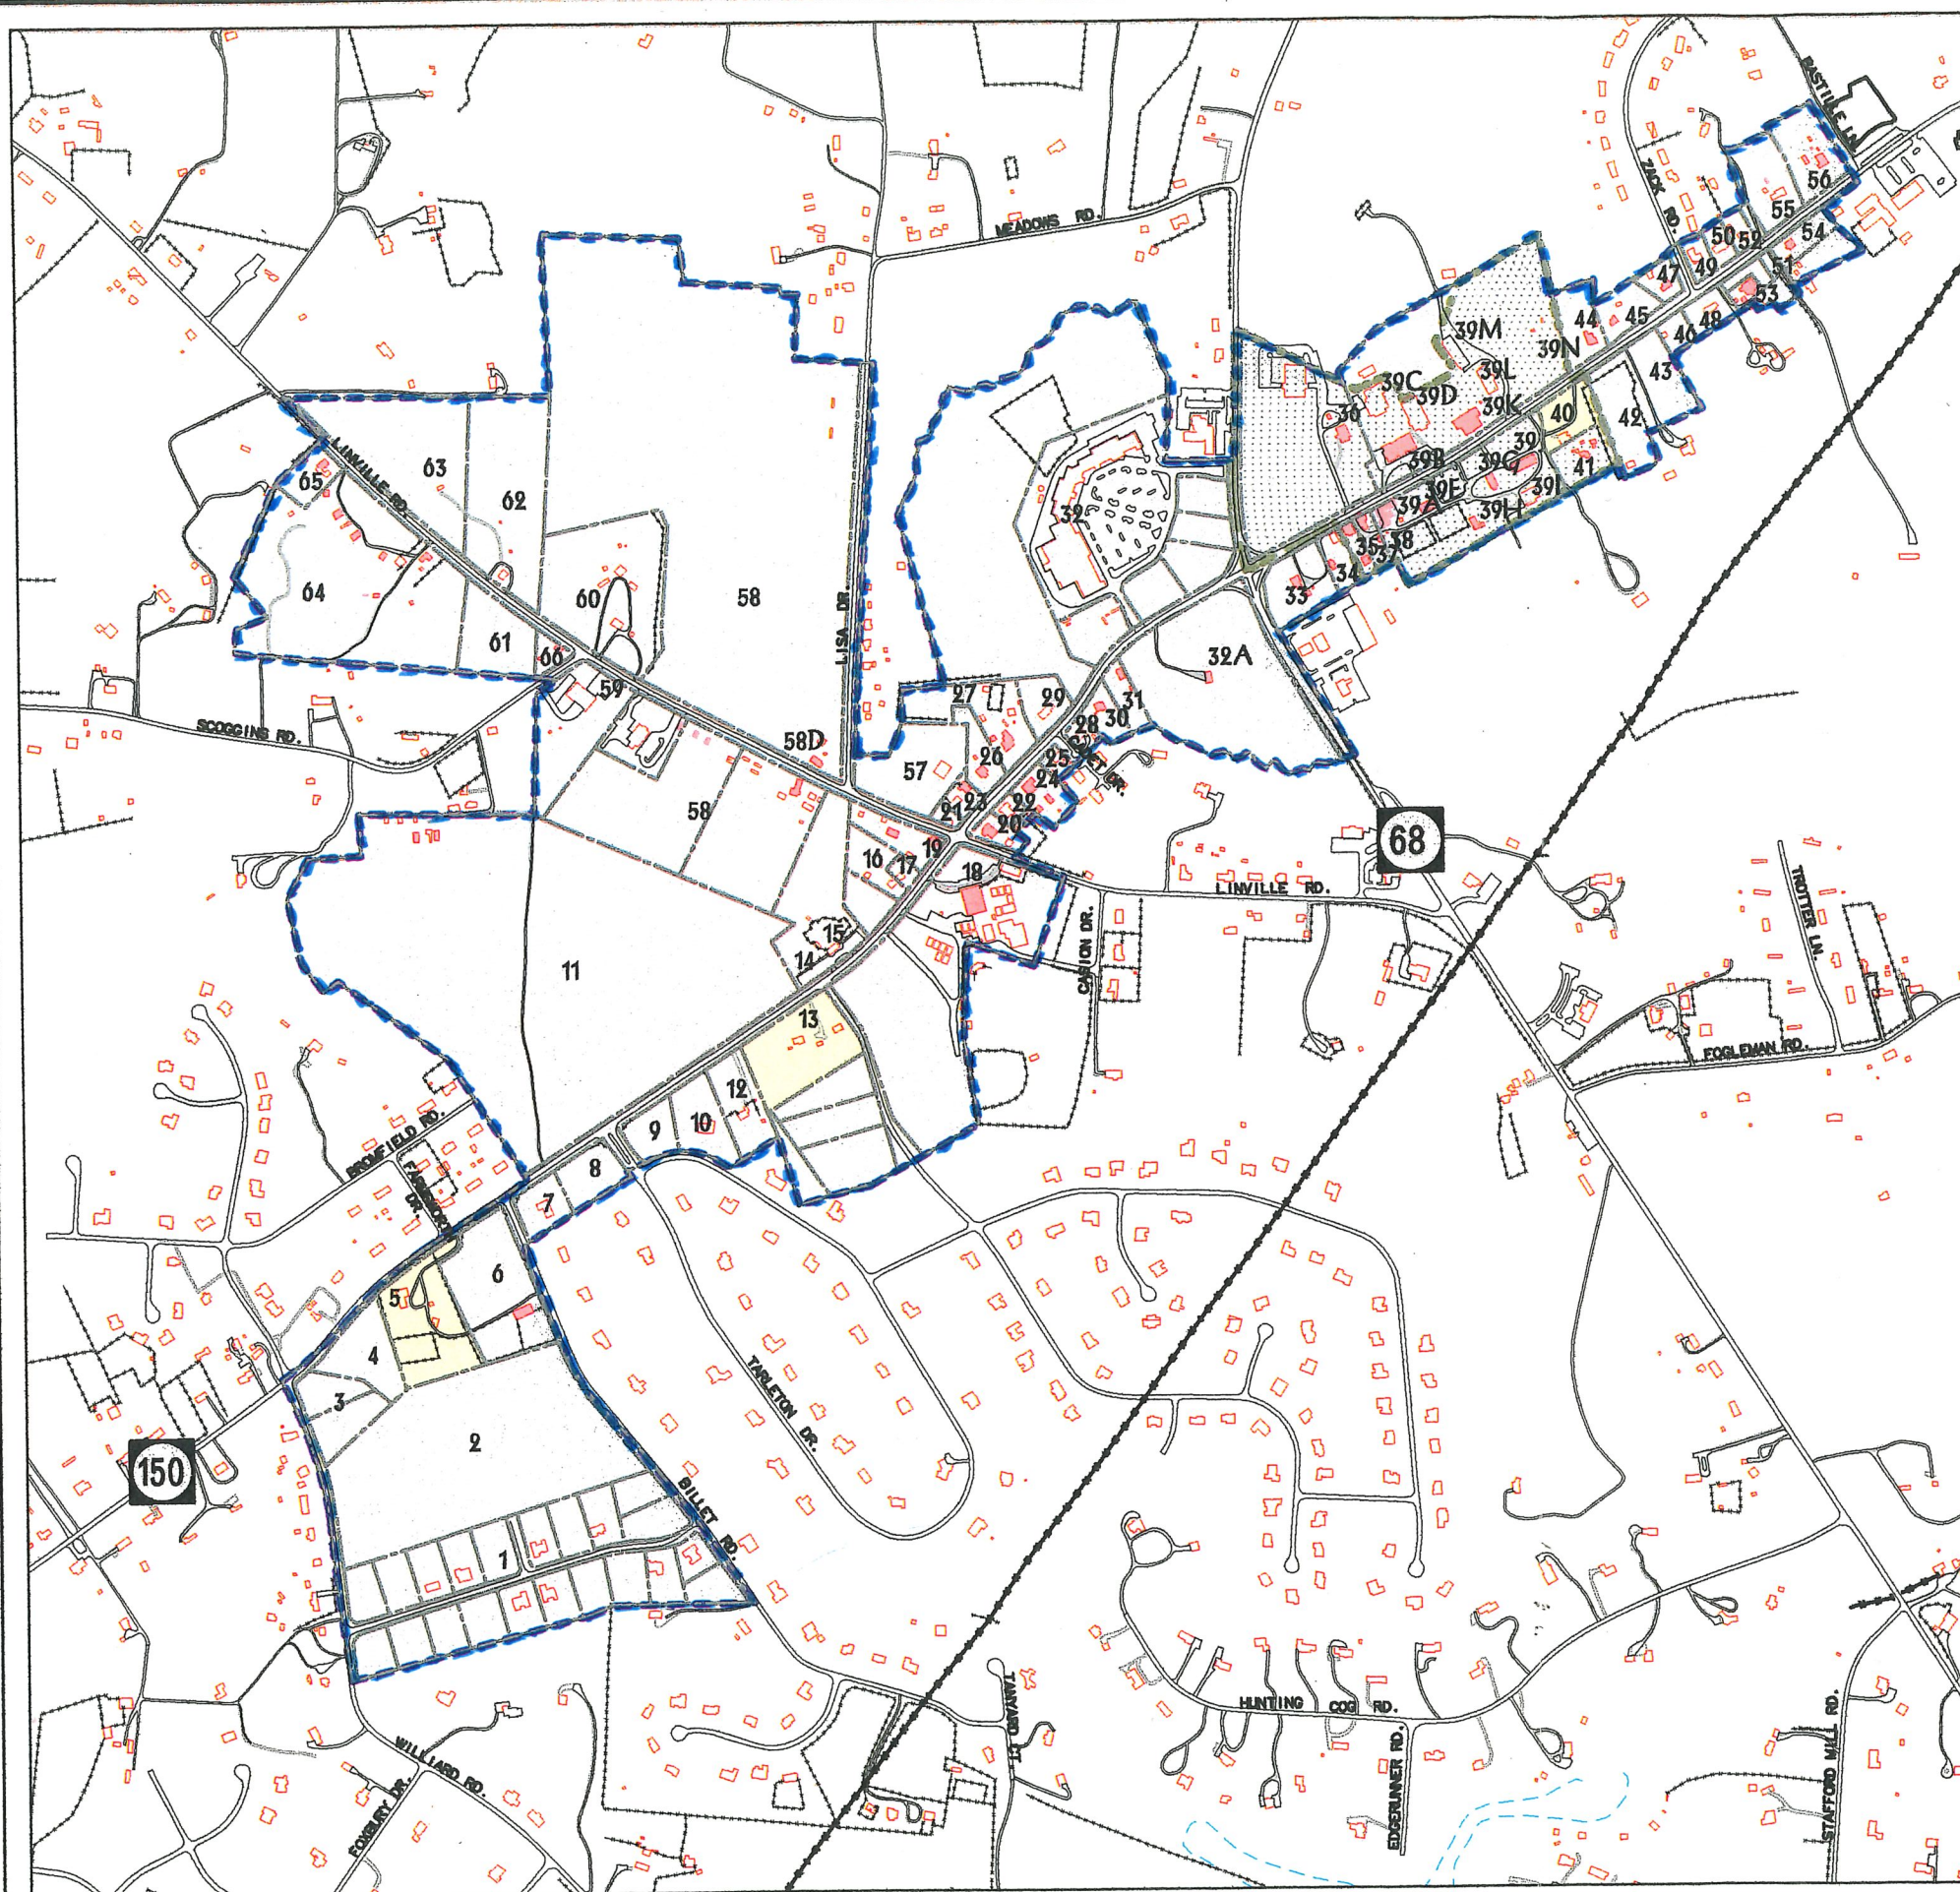

TOWN OF OAK RIDGE HISTORIC DISTRICT

Guilford County, North Carolina

LEGEND

	Municipal Boundary		Historical District
	County Boundary		National Register
	Roads		
	Water (Rivers, Creeks)		
	Train Tracks		
	Historical District		
	National Register		

Scale: 1" = 900'

For more information call the Guilford County Planning & Development Department Preservation Planner at (336) 641-3334

Prepared by: Guilford County Planning & Development Department -- Mapping Section - Printed 20 JUL 05